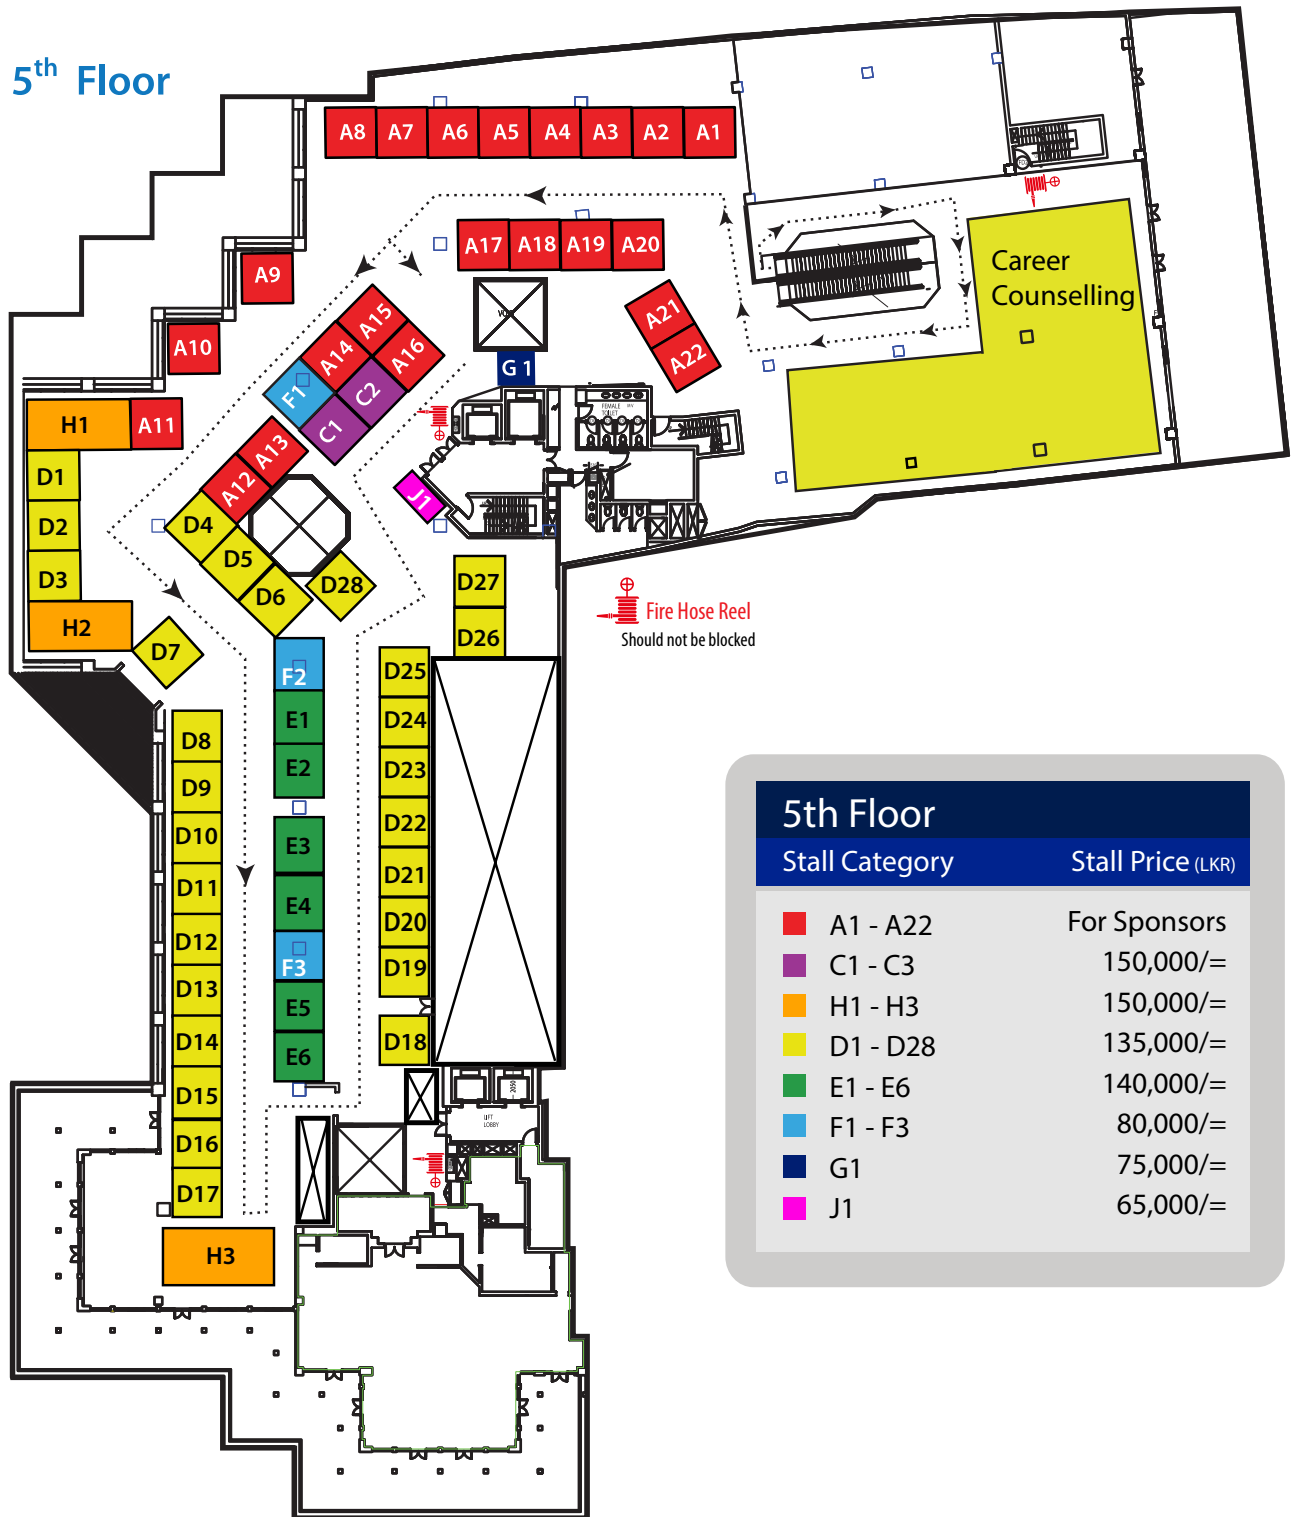

5th Floor

5th Floor

Stall Category

Stall Price (LKR)

Stall Category	Stall Price (LKR)
A1 - A22	For Sponsors
C1 - C3	150,000/=
H1 - H3	150,000/=
D1 - D28	135,000/=
E1 - E6	140,000/=
F1 - F3	80,000/=
G1	75,000/=
J1	65,000/=

EXPO 2021

NATIONAL HIGHER EDUCATIONAL & CAREER EXHIBITION

SHELL SCHEME

Venue : BMICH & KCC

Shell scheme / builtup stall Includes the following

- Basic stall structure (3m x 3m x 2.4m)
- One fascia board
- One counter
- Two chairs
- Two spotlights
- One 5 amp plug point

Bare space Includes the following;

- 3m x 3m demarcated stall area
- One 5 amp plug point

INQUIRIES AND RESERVATIONS

Dinith Kurukulasuriy	+94 766 740 147
Ovin Bimsara	+94 716 166 959
Janaka Karunanayake	+94 776 242 289
Tharindu Sulochana	+94 772 519 916
Sayuru De Silva	+94 716 166 961
Amila Cooray	+94 772 848 489
Indunil Walpola	+94 764 706 541