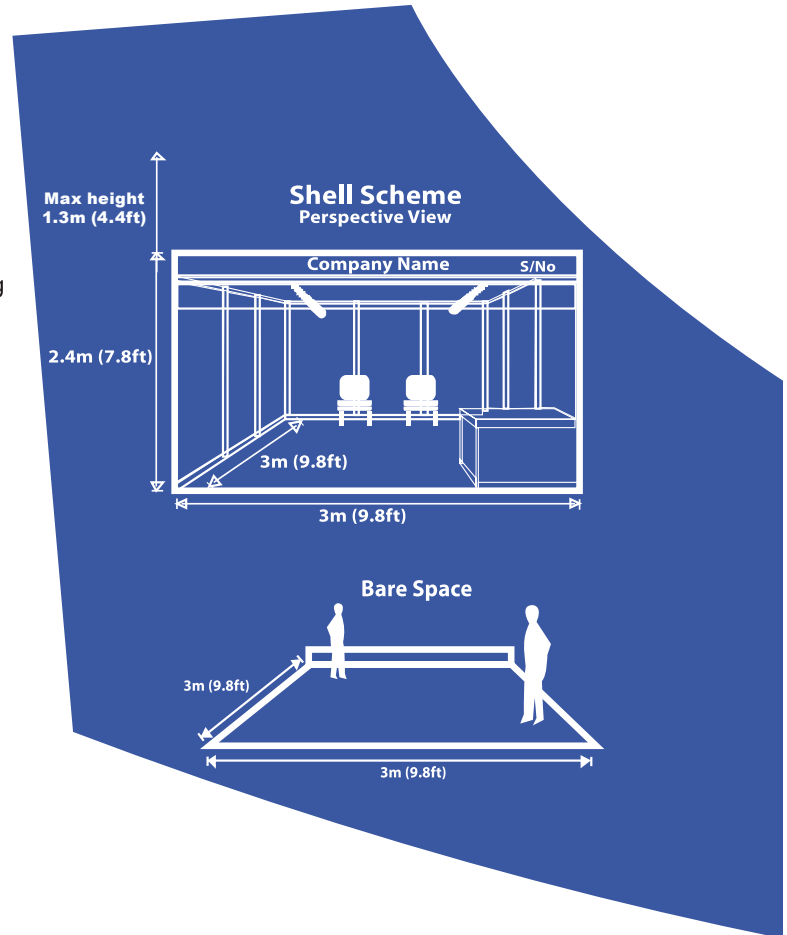

5th Floor

5th Floor

Stall Category

Stall Price (LKR)

Stall Category	Stall Price (LKR)
A1 - A22	For Sponsors
C1 - C3	150,000/=
H1 - H3	150,000/=
D1 - D28	135,000/=
E1 - E6	140,000/=
F1 - F3	80,000/=
G1	75,000/=
J1	65,000/=

EXPO 2021

NATIONAL HIGHER EDUCATIONAL & CAREER EXHIBITION

SHELL SCHEME

Venue : BMICH & KCC

Shell scheme / builtup stall Includes the following

- Basic stall structure (3m x 3m x 2.4m)
- One fascia board
- One counter
- Two chairs
- Two spotlights
- One 5 amp plug point

Bare space Includes the following;

- 3m x 3m demarcated stall area
- One 5 amp plug point

INQUIRIES AND RESERVATIONS

Dinith Kurukulasuriy	+94 766 740 147
Ovin Bimsara	+94 716 166 959
Janaka Karunanayake	+94 776 242 289
Tharindu Sulochana	+94 772 519 916
Sayuru De Silva	+94 716 166 961
Amila Cooray	+94 772 848 489
Indunil Walpola	+94 764 706 541