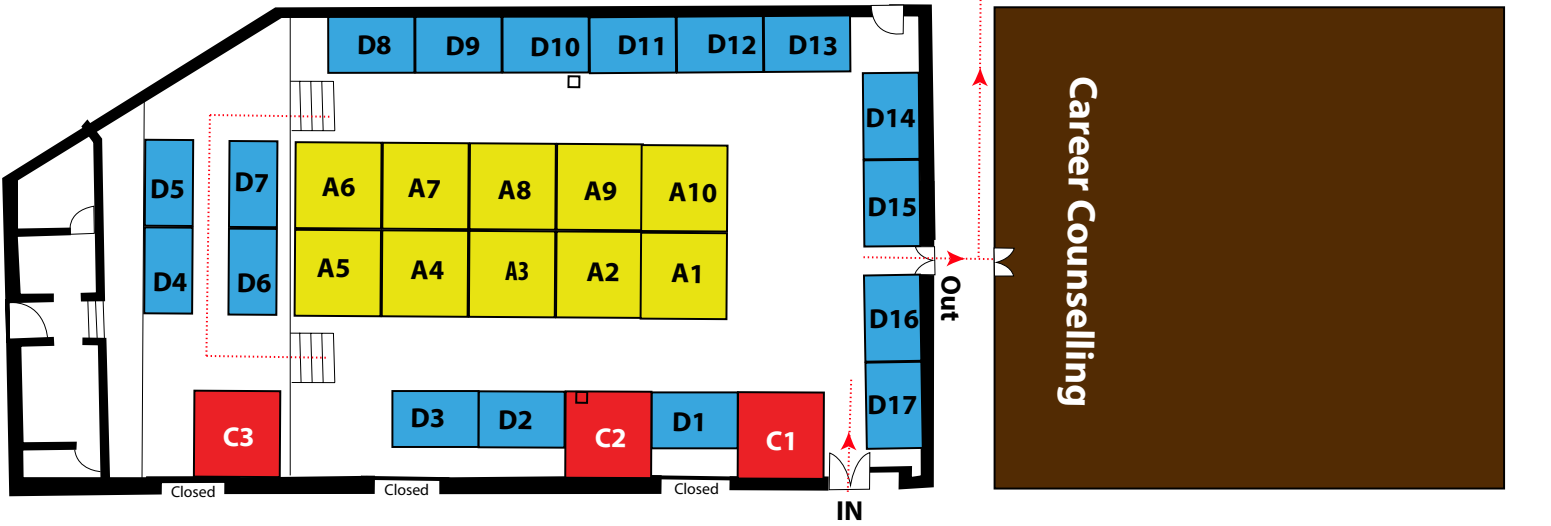

HALL DE GALLE - GALLE
 November 21st & 22nd

Hall de Galle	
Stall Category	Stall Price (LKR)
■ A1 - A10 (3mx3m)	For Sponsors
■ C1 - C3 (3mx3m)	Commercial Sponsors
■ D1 - D17 (3mx2m)	150,000/=
■ B1 - B12 (3mx3m)	100,000/=