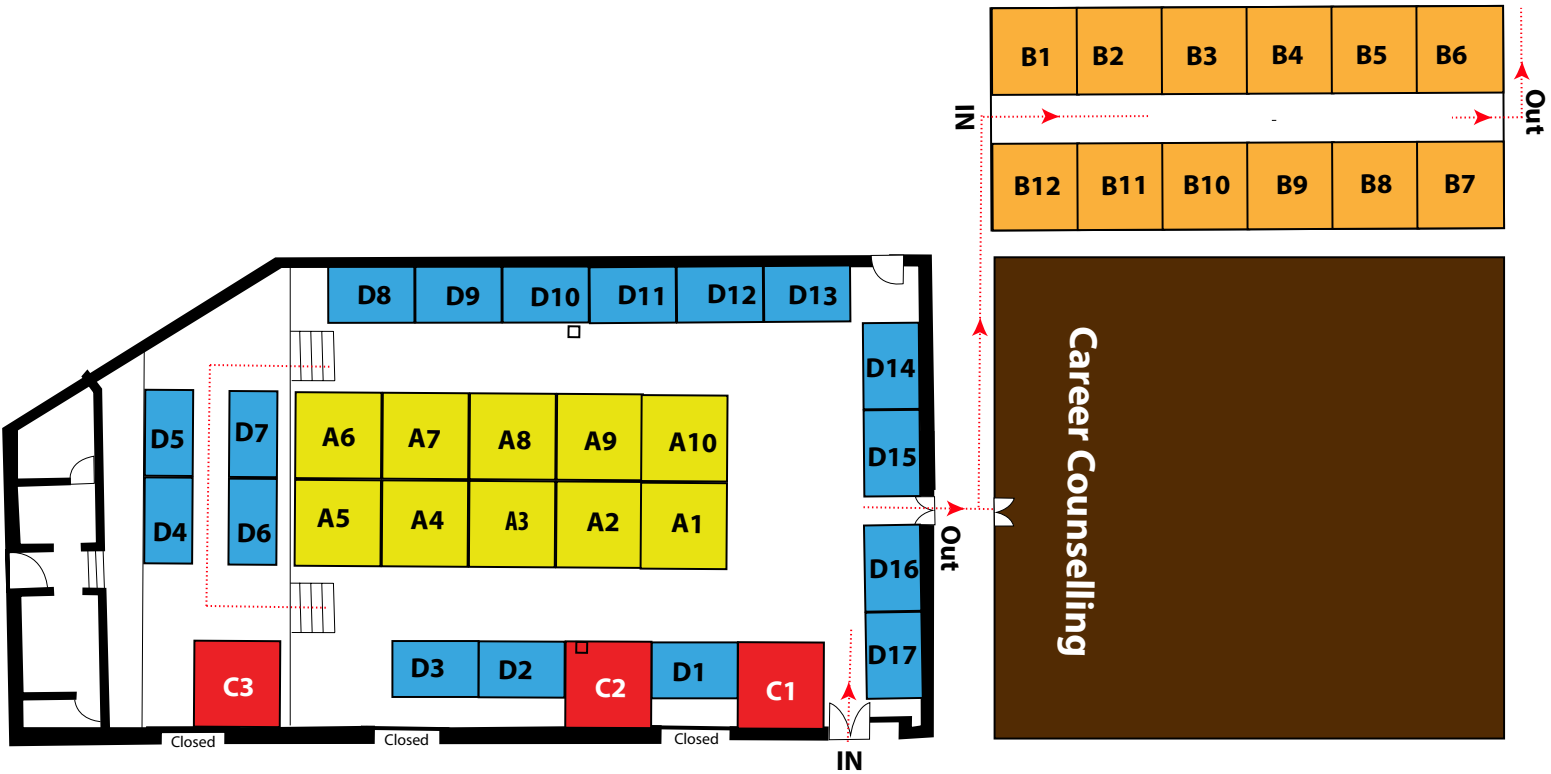

HALL DE GALLE - GALLE

Sep 5th & 6th

Hall de Galle	
Stall Category	Stall Price (LKR)
■ A1 - A10 (3mx3m)	For Sponsors
■ C1 - C3 (3mx3m)	Commercial Sponsors
■ D1 - D17 (3mx2m)	150,000/=
■ B1 - B12 (3mx3m)	100,000/=